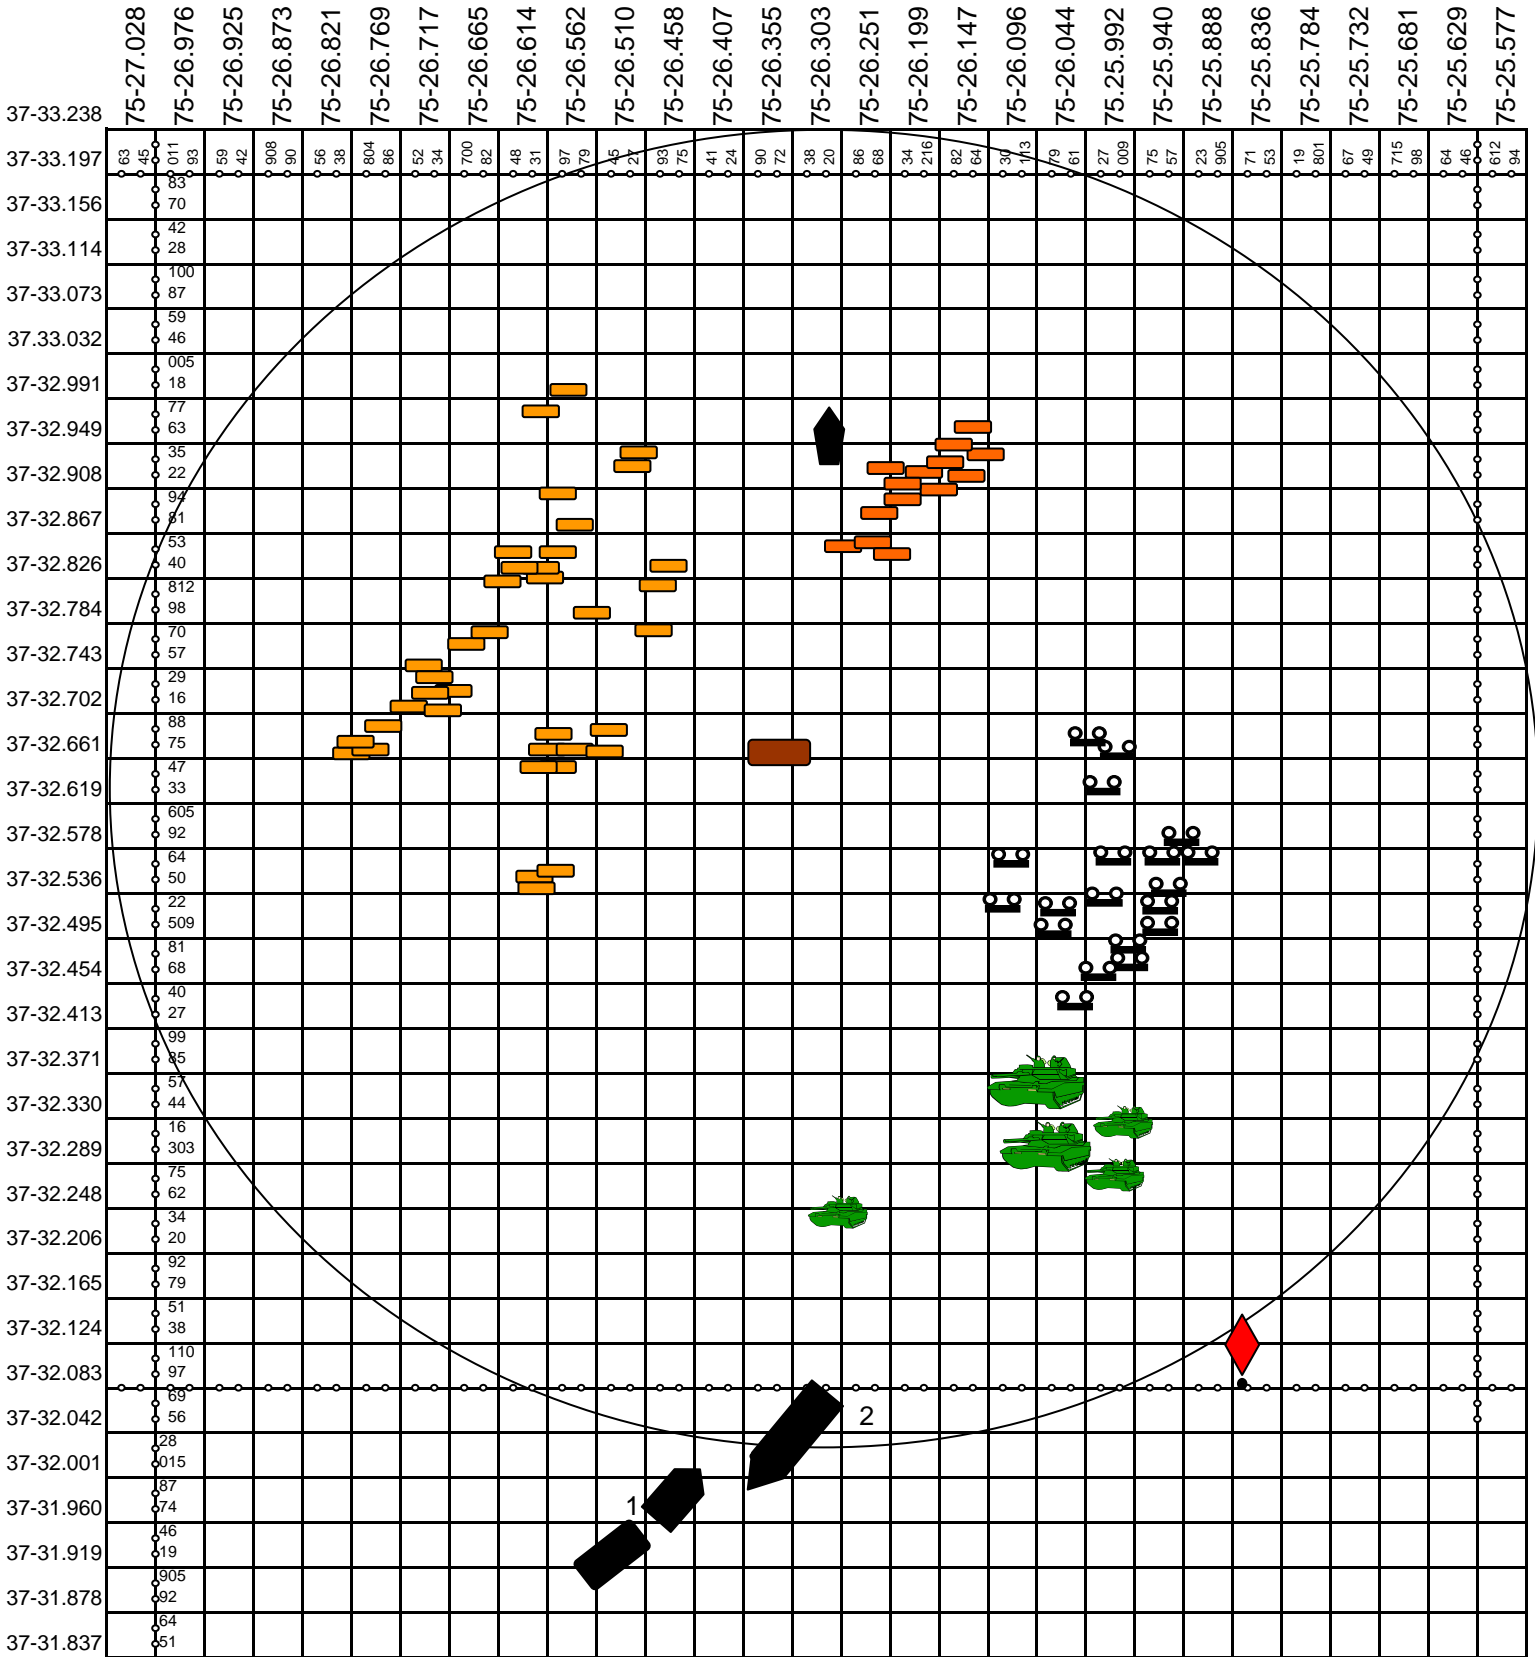

Parramore Artificial Reef

- Buoy "10" 1 USNS Mona Isle 2 USNS Page
- Subway cars Military vehicles
- "Prince of Peace" Barge Tires in concrete

Parramore Artificial Reef 05/19/09
 Grid approximately 250 Ft. centers
 Authorized clearance 30 Ft. MLW