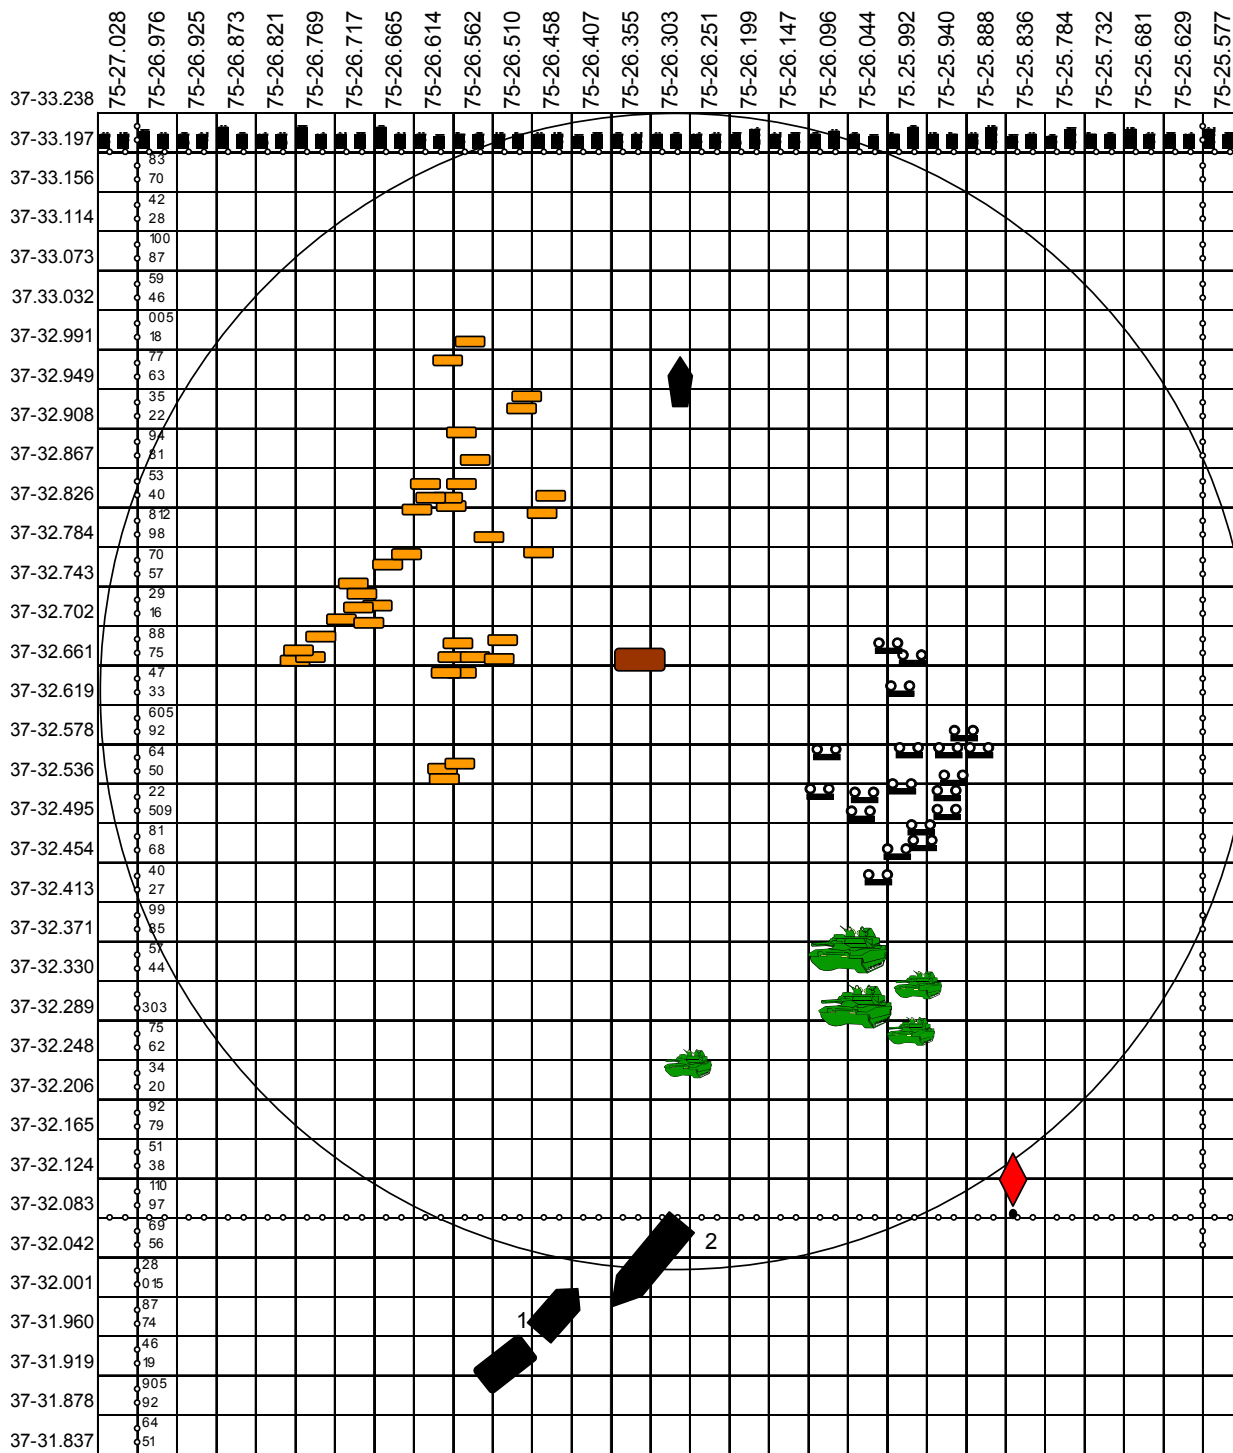

PARRAMORE REEF

- Buoy "10" 1 USNS Mona Isle 2 USNS Page
- Subway cars Military vehicles
- "Prince of Peace" Barge Tires in concrete

Parramore Artificial Reef 07/11/08
 Grid approximately 250 Ft. centers
 Authorized clearance 30 Ft. MLW