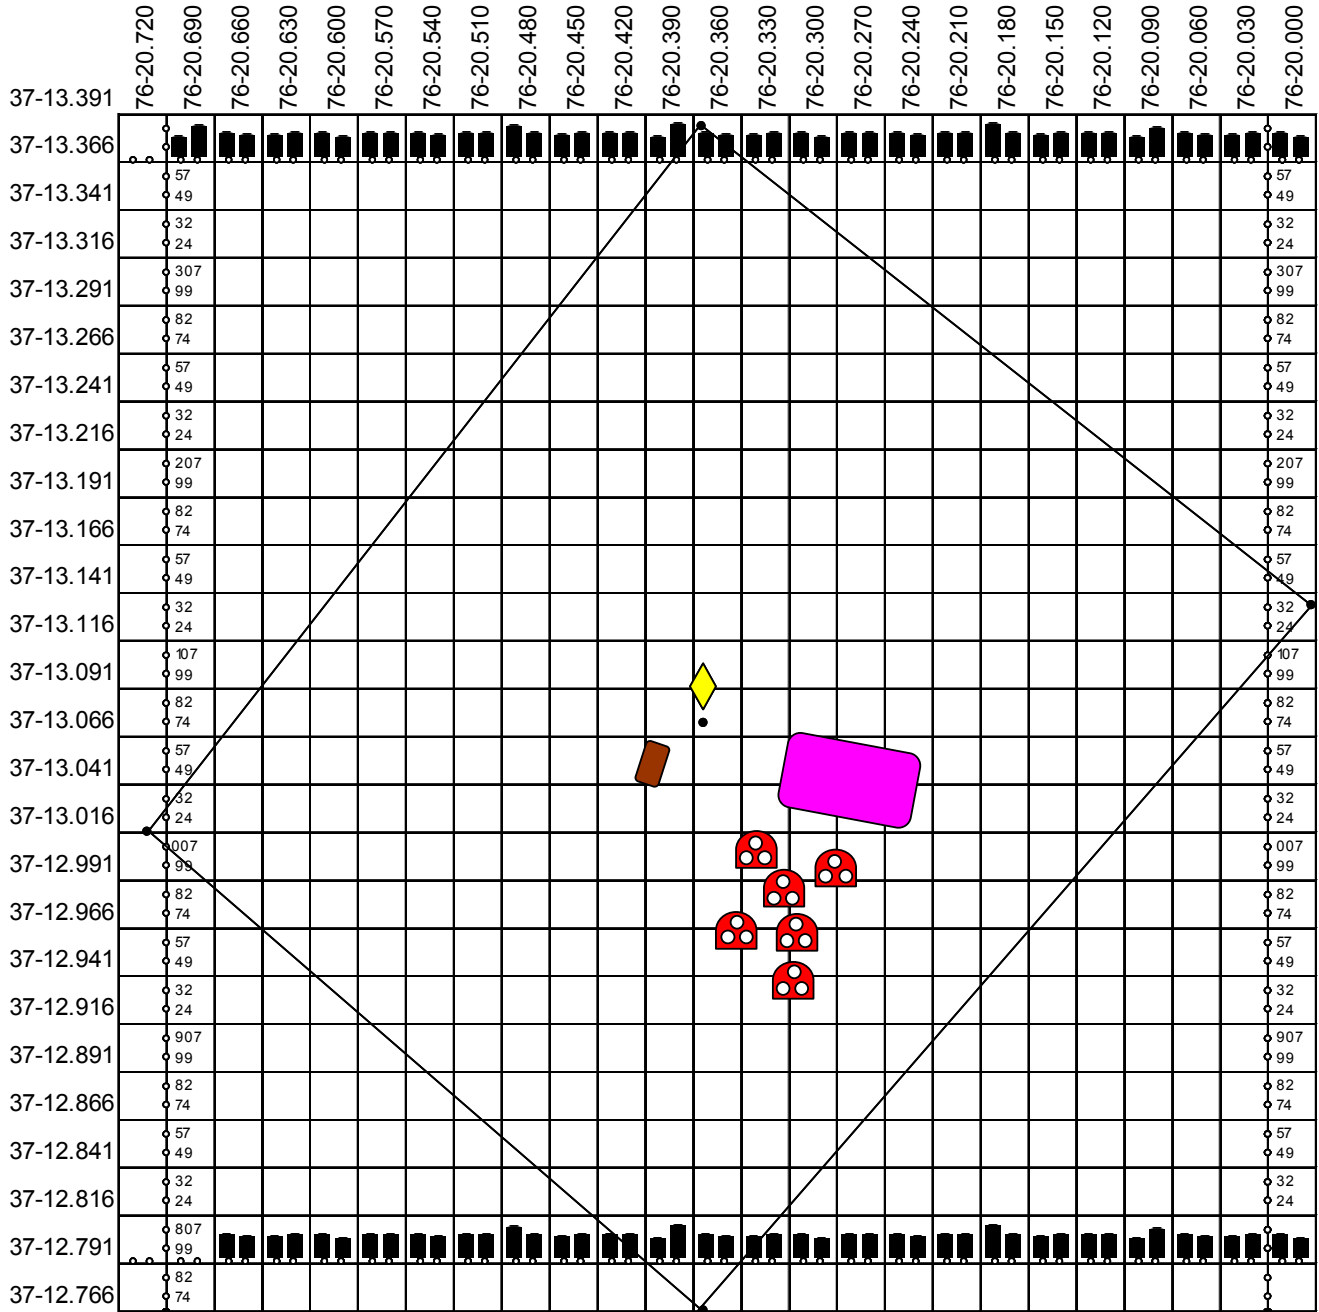

# POQUOSON REEF

- Buoy
- Barge
- Pipe
- Reef Balls

**Poquoson Artificial Reef 03/11/08**  
 Grid on 200 Ft. centers  
 Authorized clearance 12 Ft. MLW