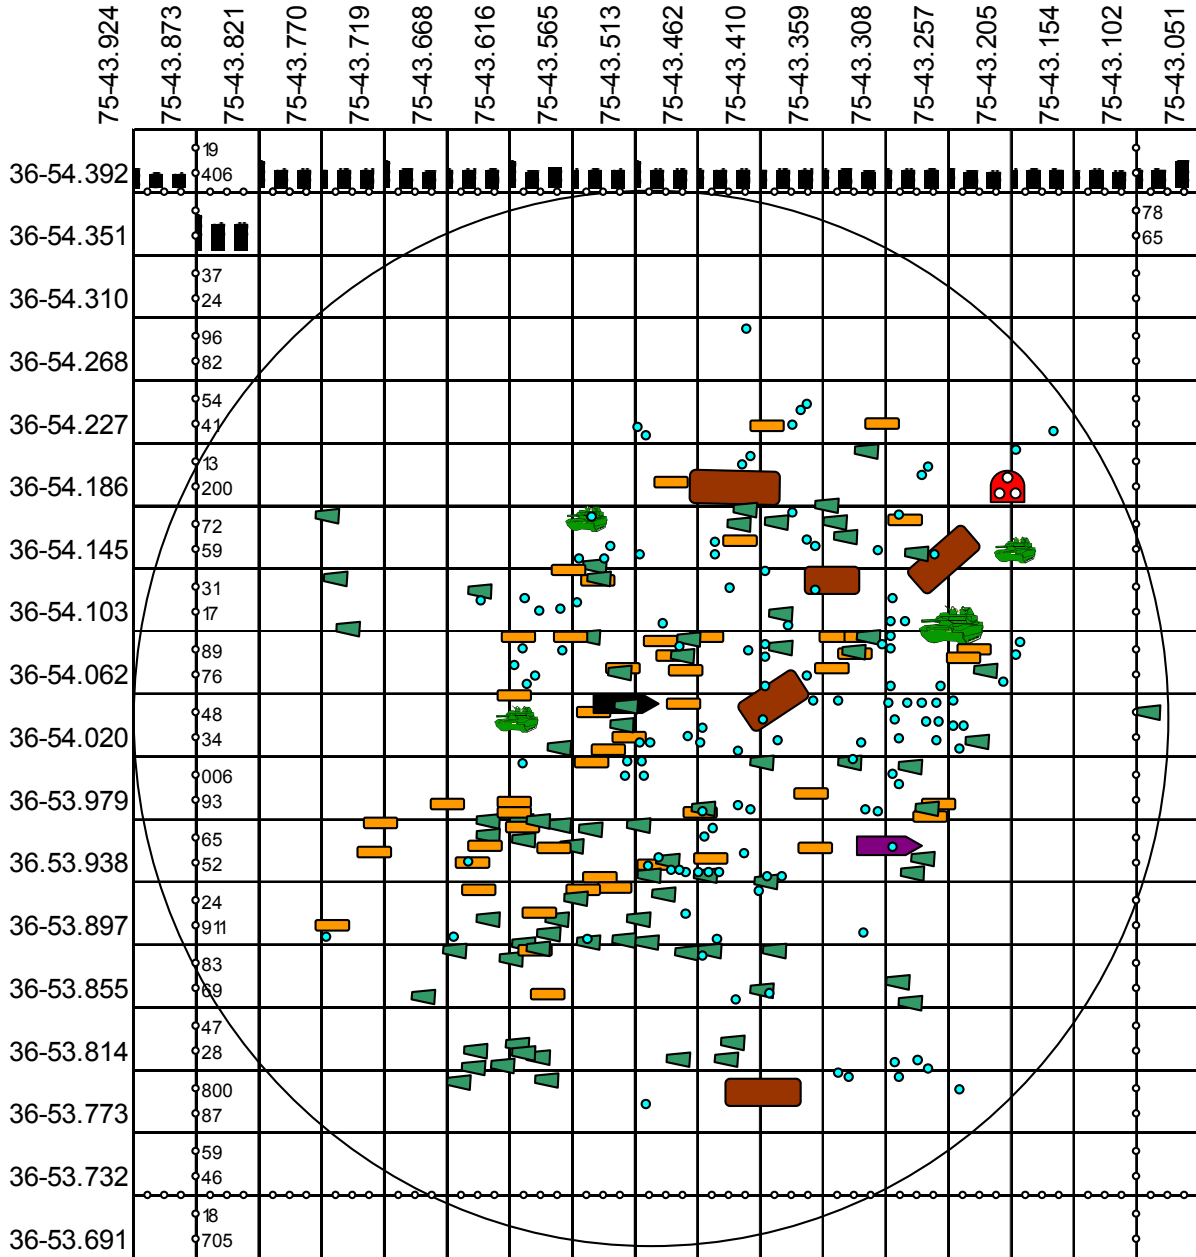

# TOWER REEF

- Landing craft
- Reef balls
- J.B. Eskridge
- Anthony Ann
- Military vehicles
- Barge
- Subway cars
- Wreckage

**Tower Artificial Reef 8/11/08**  
 Grid approximately 200 Ft.centers  
 Authorized clearance 30 Ft. MLW